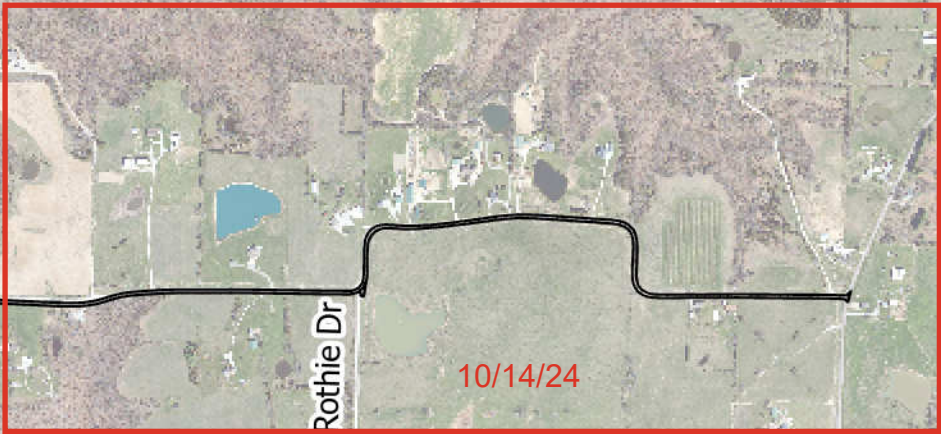

Calvin Dr. Project Phasing for:

10/14/24 thru 10/18/24

*Note: This is an estimated schedule. Progress may be more or less depending on weather or other circumstances

Asphalt Paving

10/14/24

W Club House Rd
S Wren School Rd

E Calvin Dr

S Lost Cabin Rd

S Rothie Dr

ERTEM

E Cedar Tree Ln