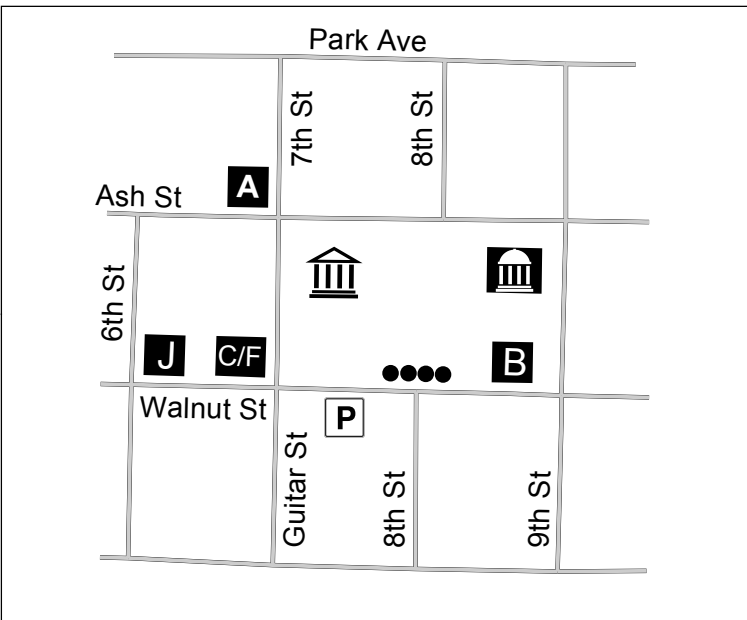

Boone County Annex

Inset

-  Courthouse
-  Government Center
-  Columns
-  On-street Metered Parking
-  Parking Garage
-  Boone County Annex
-  Bleu Restaurant
-  Community Services/
Family Support Enforcement
-  Johnson Building